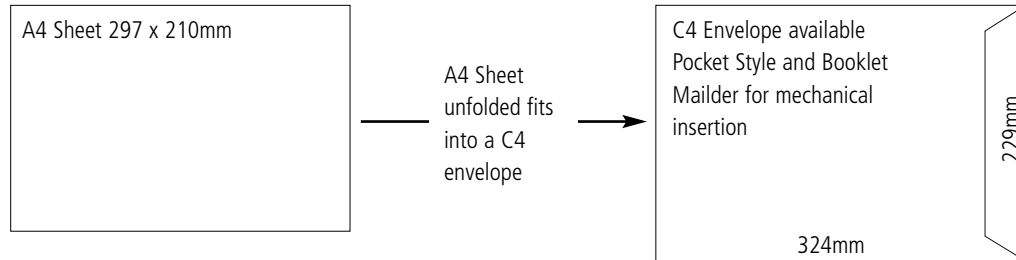

# Envelope & Paper Size Guide

## How A4 & A5 International size sheets fit into international size envelopes

A4 Sheets are 210 x 297mm (8.3" x 11.7")  
A5 Sheets are 148 x 210mm (5.8" x 8.3")