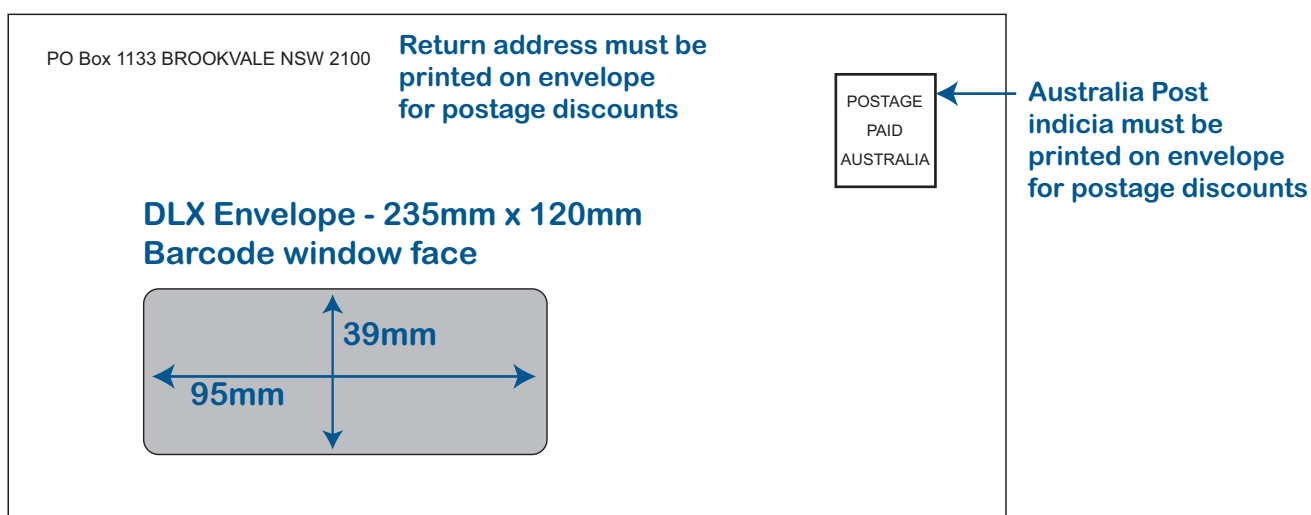

Specs for envelopes to be machine inserted

Barcode window face envelope for Australia Post Pre-sort discount

Note: Envelopes received that are out of spec will incur extra cost as they may have to be hand inserted or may not be eligible for postal discounts