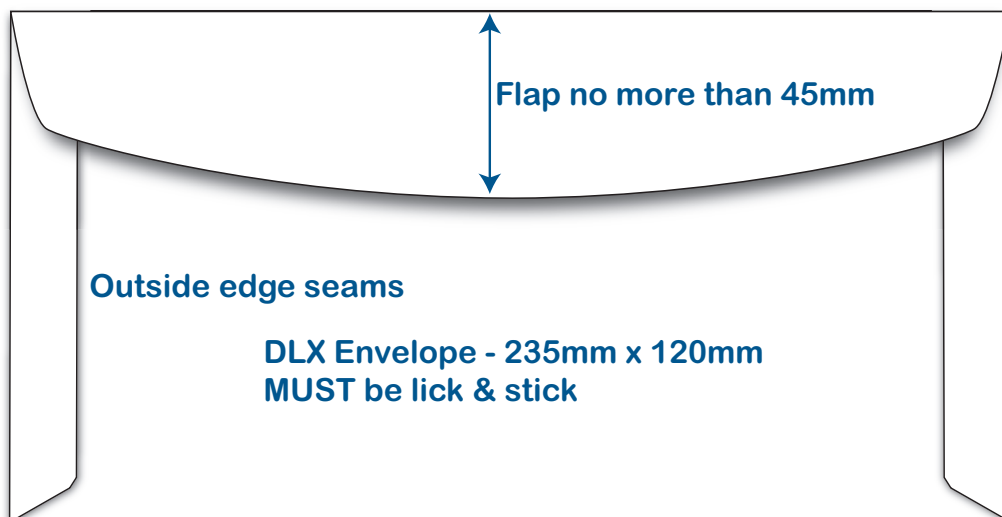

Specs for envelopes to be machine inserted

Barcode window face envelope for Australia Post Pre-sort discount

Note: Envelopes received that are out of spec will incur extra cost as they may have to be hand inserted or may not be eligible for postal discounts